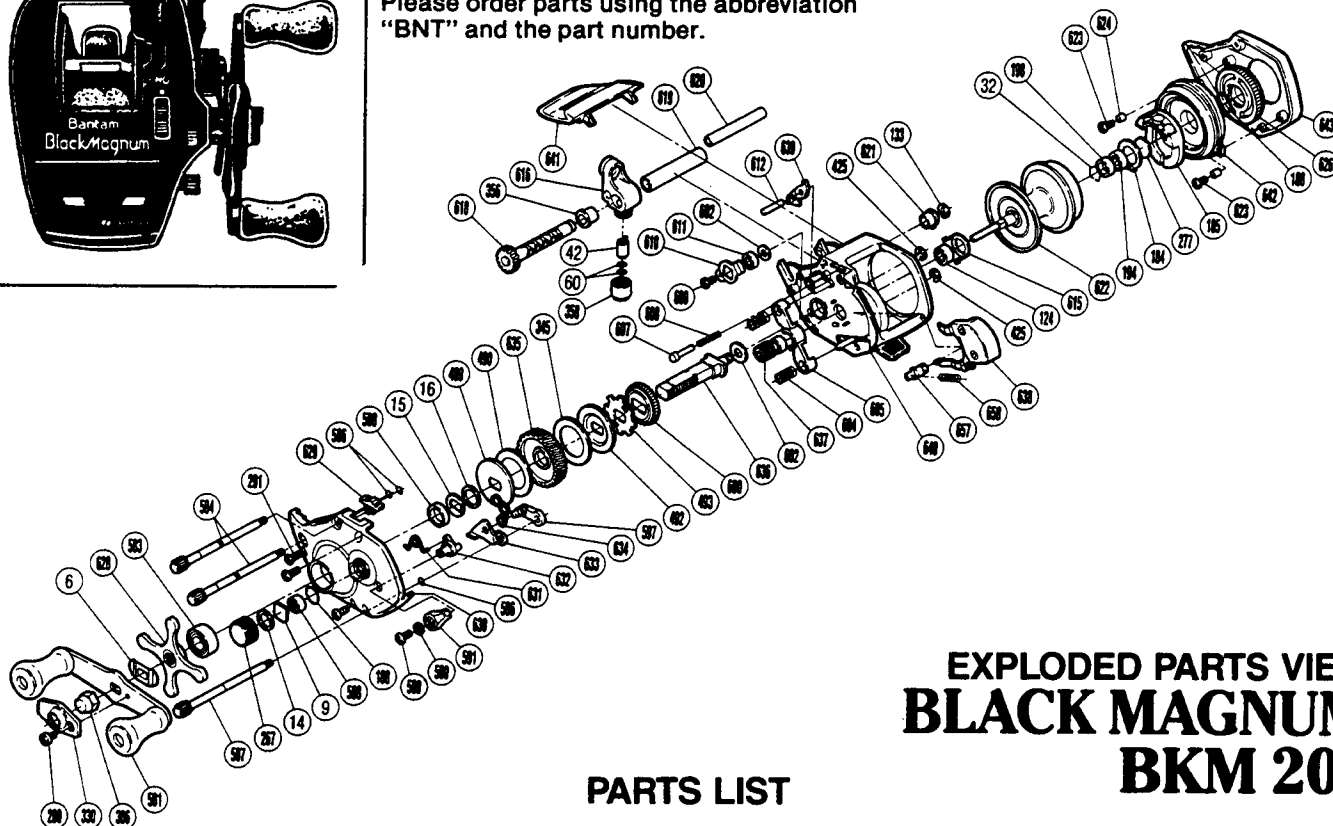

EXPLODED PARTS VIEW BLACK MAGNUM BKM 201

PARTS LIST

PART # DESCRIPTION

- 6. Friction Washer (A)
- 9. Spacer (A)
- 14. Friction Washer (B)
- 15. Drag Spring Washer
- 16. Friction Washer (C)
- 32. Bearing Retainer
- 42. Line Guide Pawl
- 60. Spacer (Optional)
- 124. Spool Shaft Bearing
- 133. Worm Shaft Retainer
- 184. Magnet Retainer Lock
- 185. Magnet Retainer
- 188. O Ring
- 194. Ball Bearing
- 198. Bearing Spacer
- 267. Cast Control Cap
- 277. Spacer (B)
- 280. Handle Screw "B"
- 291. Side Plate Screw
- 306. Handle Nut
- 330. Handle Nut Lock Plate
- 345. Drive Shaft Washer "B"
- 356. Worm Bearing "A"
- 358. Pawl Cap
- 425. Clutch Button Lock
- 489. Key Washer "A"
- 490. Drag Washer

PART # DESCRIPTION

- 492. Key Washer "B"
- 493. Anti-Reverse Ratchet
- 581. Handle Assembly
- 583. Drive Shaft Bearing
- 584. Side Plate Bolt "C"
- 586. Bolt Retainer
- 587. Side Plate Bolt "A"
- 588. Spool Shaft Bushing
- 589. Flipping Lever Screw
- 590. Lock Washer
- 591. Flipping Lever
- 597. Retractor Spring Guide
- 598. Bushing
- 600. Idle Gear
- 602. Drive Shaft Washer "C"
- 604. Yoke Spring
- 605. Yoke
- 607. Switch Spring Pin
- 608. Switch Spring
- 609. Drive Shaft Retainer Screw
- 610. Drive Shaft Retainer
- 611. Drive Shaft Bushing
- 612. Anti-Reverse Pawl Pin
- 615. Bearing Retainer
- 616. Line Guide
- 618. Worm Shaft

PART # DESCRIPTION

- 619. Level Wind Guard
- 620. Stabilizer Bar
- 621. Worm Bearing "B"
- 622. Spool
- 623. Dial Case Screw
- 624. Screw Support
- 625. Dial Case
- 626. Magnetic Control Dial
- 628. Star Drag
- 629. Anti-Reverse Switch
- 630. Left Side Plate
- 631. Cam Spring
- 632. Flipping Cam
- 633. Joint Plate
- 634. Retractor Spring
- 635. Drive Gear
- 636. Drive Shaft
- 637. Pinion Gear
- 638. Clutch Button
- 639. Anti-Reverse Pawl
- 640. One-Piece Frame
- 641. Level Wind Protector
- 642. Dial Case
- 643. Right Side Plate
- 657. Clutch Button Guide Pin
- 658. Flipping Retractor Spring