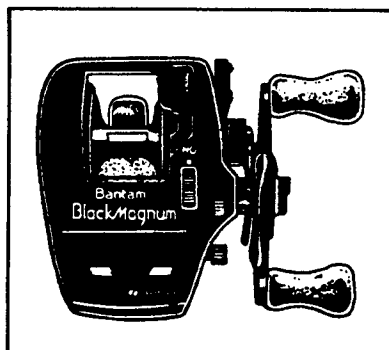

SHIMANO®

1987 REPAIR MANUAL

Shimano American Corporation, One Shimano Dr.
Irvine, CA 92718

TO ORDER:

This reel belongs to the "Bantam" series.
Please order parts using the abbreviation
"BNT" and the part number.

EXPLODED PARTS VIEW BLACK MAGNUM BKM 201

PARTS LIST

PART # DESCRIPTION

- 6. Friction Washer (A)
- 9. Spacer (A)
- 14. Friction Washer (B)
- 15. Drag Spring Washer
- 16. Friction Washer (C)
- 32. Bearing Retainer
- 42. Line Guide Pawl
- 60. Spacer (Optional)
- 124. Spool Shaft Bearing
- 133. Worm Shaft Retainer
- 184. Magnet Retainer Lock
- 185. Magnet Retainer
- 188. O Ring
- 194. Ball Bearing
- 198. Bearing Spacer
- 267. Cast Control Cap
- 277. Spacer (B)
- 280. Handle Screw "B"
- 291. Side Plate Screw
- 306. Handle Nut
- 330. Handle Nut Lock Plate
- 345. Drive Shaft Washer "B"
- 356. Worm Bearing "A"
- 358. Pawl Cap
- 425. Clutch Button Lock
- 489. Key Washer "A"
- 490. Drag Washer

PART # DESCRIPTION

- 619. Level Wind Guard
- 620. Stabilizer Bar
- 621. Worm Bearing "B"
- 622. Spool
- 623. Dial Case Screw
- 624. Screw Support
- 625. Dial Case
- 626. Magnetic Control Dial
- 628. Star Drag
- 629. Anti-Reverse Switch
- 630. Left Side Plate
- 631. Cam Spring
- 632. Flipping Cam
- 633. Joint Plate
- 634. Retractor Spring
- 635. Drive Gear
- 636. Drive Shaft
- 637. Pinion Gear
- 638. Clutch Button
- 639. Anti-Reverse Pawl
- 640. One-Piece Frame
- 641. Level Wind Protector
- 642. Dial Case
- 643. Right Side Plate
- 657. Clutch Button Guide Pin
- 658. Flipping Retractor Spring